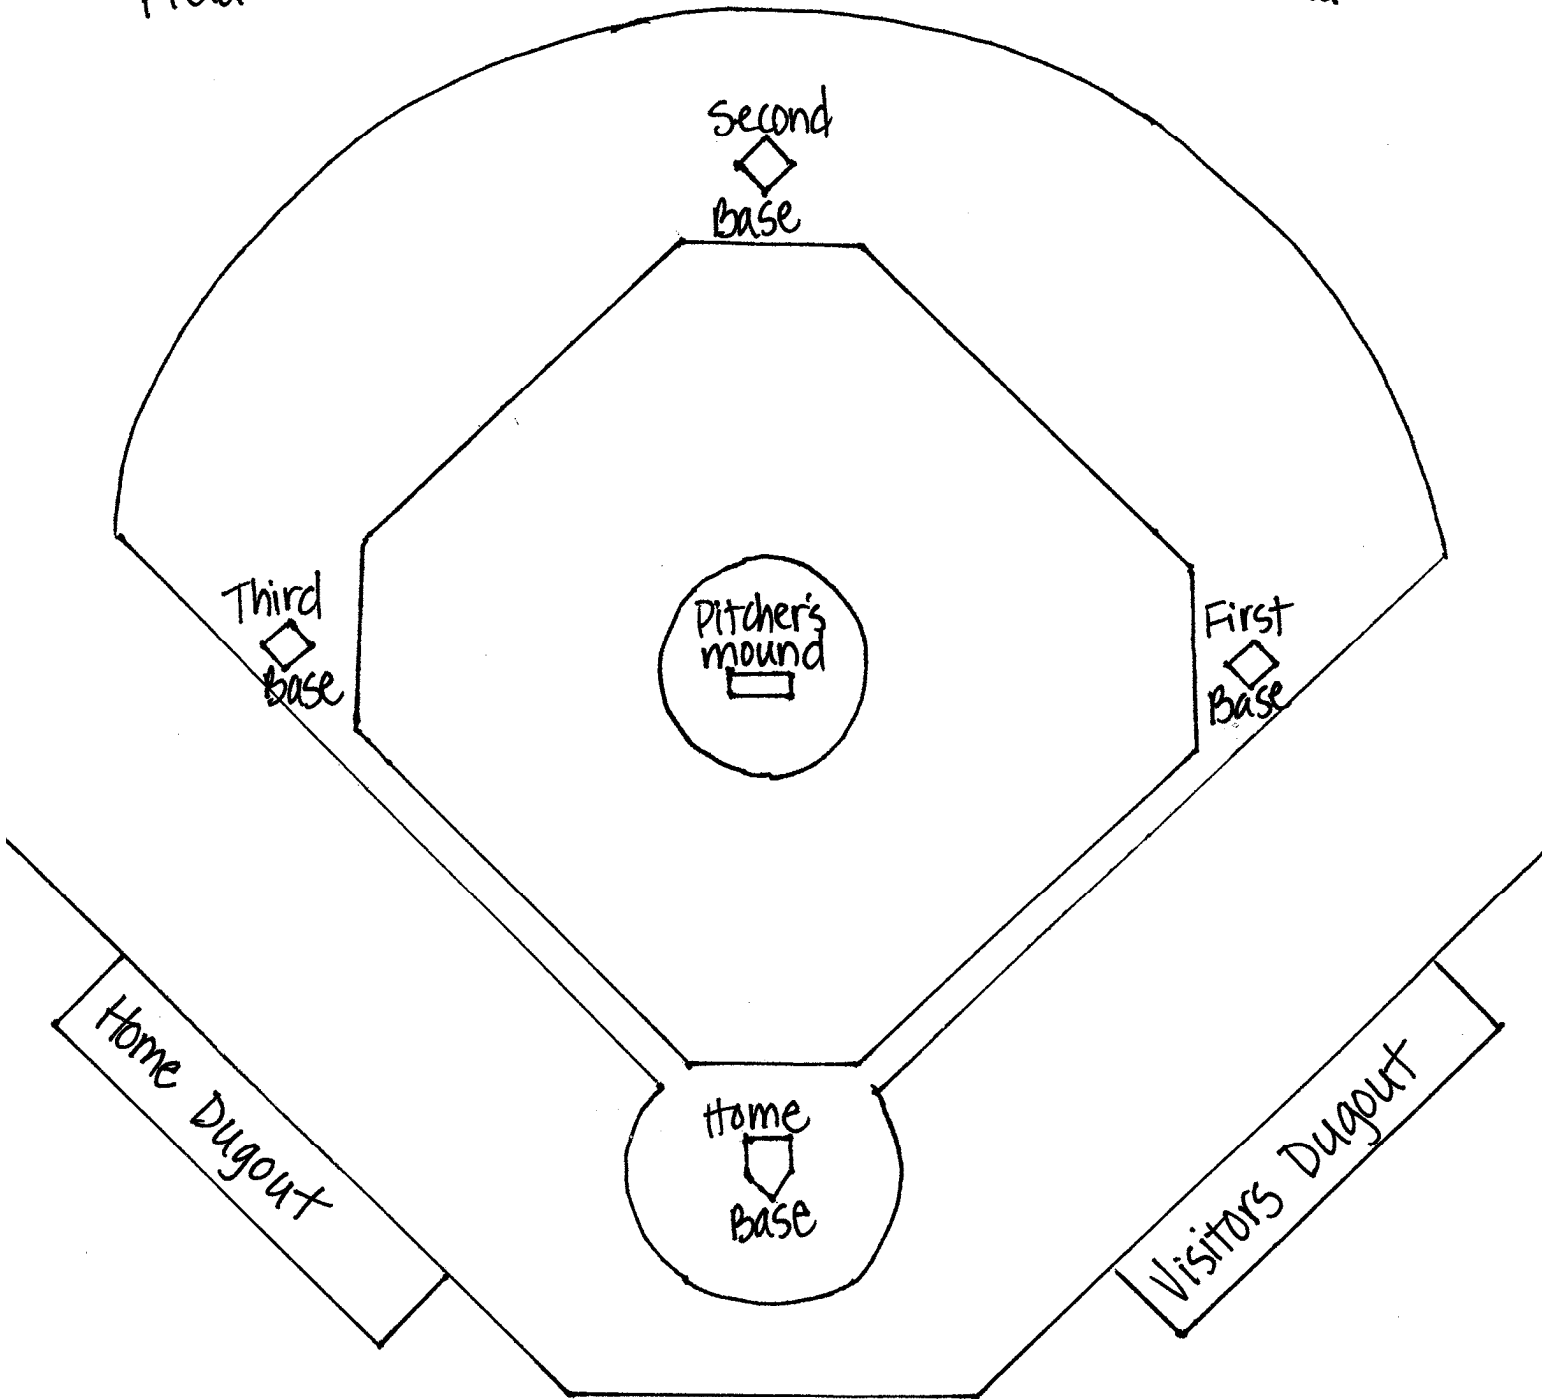

T-Ball Angels Coloring Book

1-Ball Field

Left
Field

Center
Field

Right
Field

Second
base

Third
base

First
Base

Pitcher's
mound

Home
Base

Home Dugout

Visitors Dugout

Color first base red.
Color second base blue.
Color third base green.
Color home base orange.
Color the pitcher's mound yellow.

Bases

Positions

Left
Field

Left Center
Field

Right Center
Field

Right
Field

Short
Stop

Second
Base

Third
Base

First
Base

Pitcher

Catcher